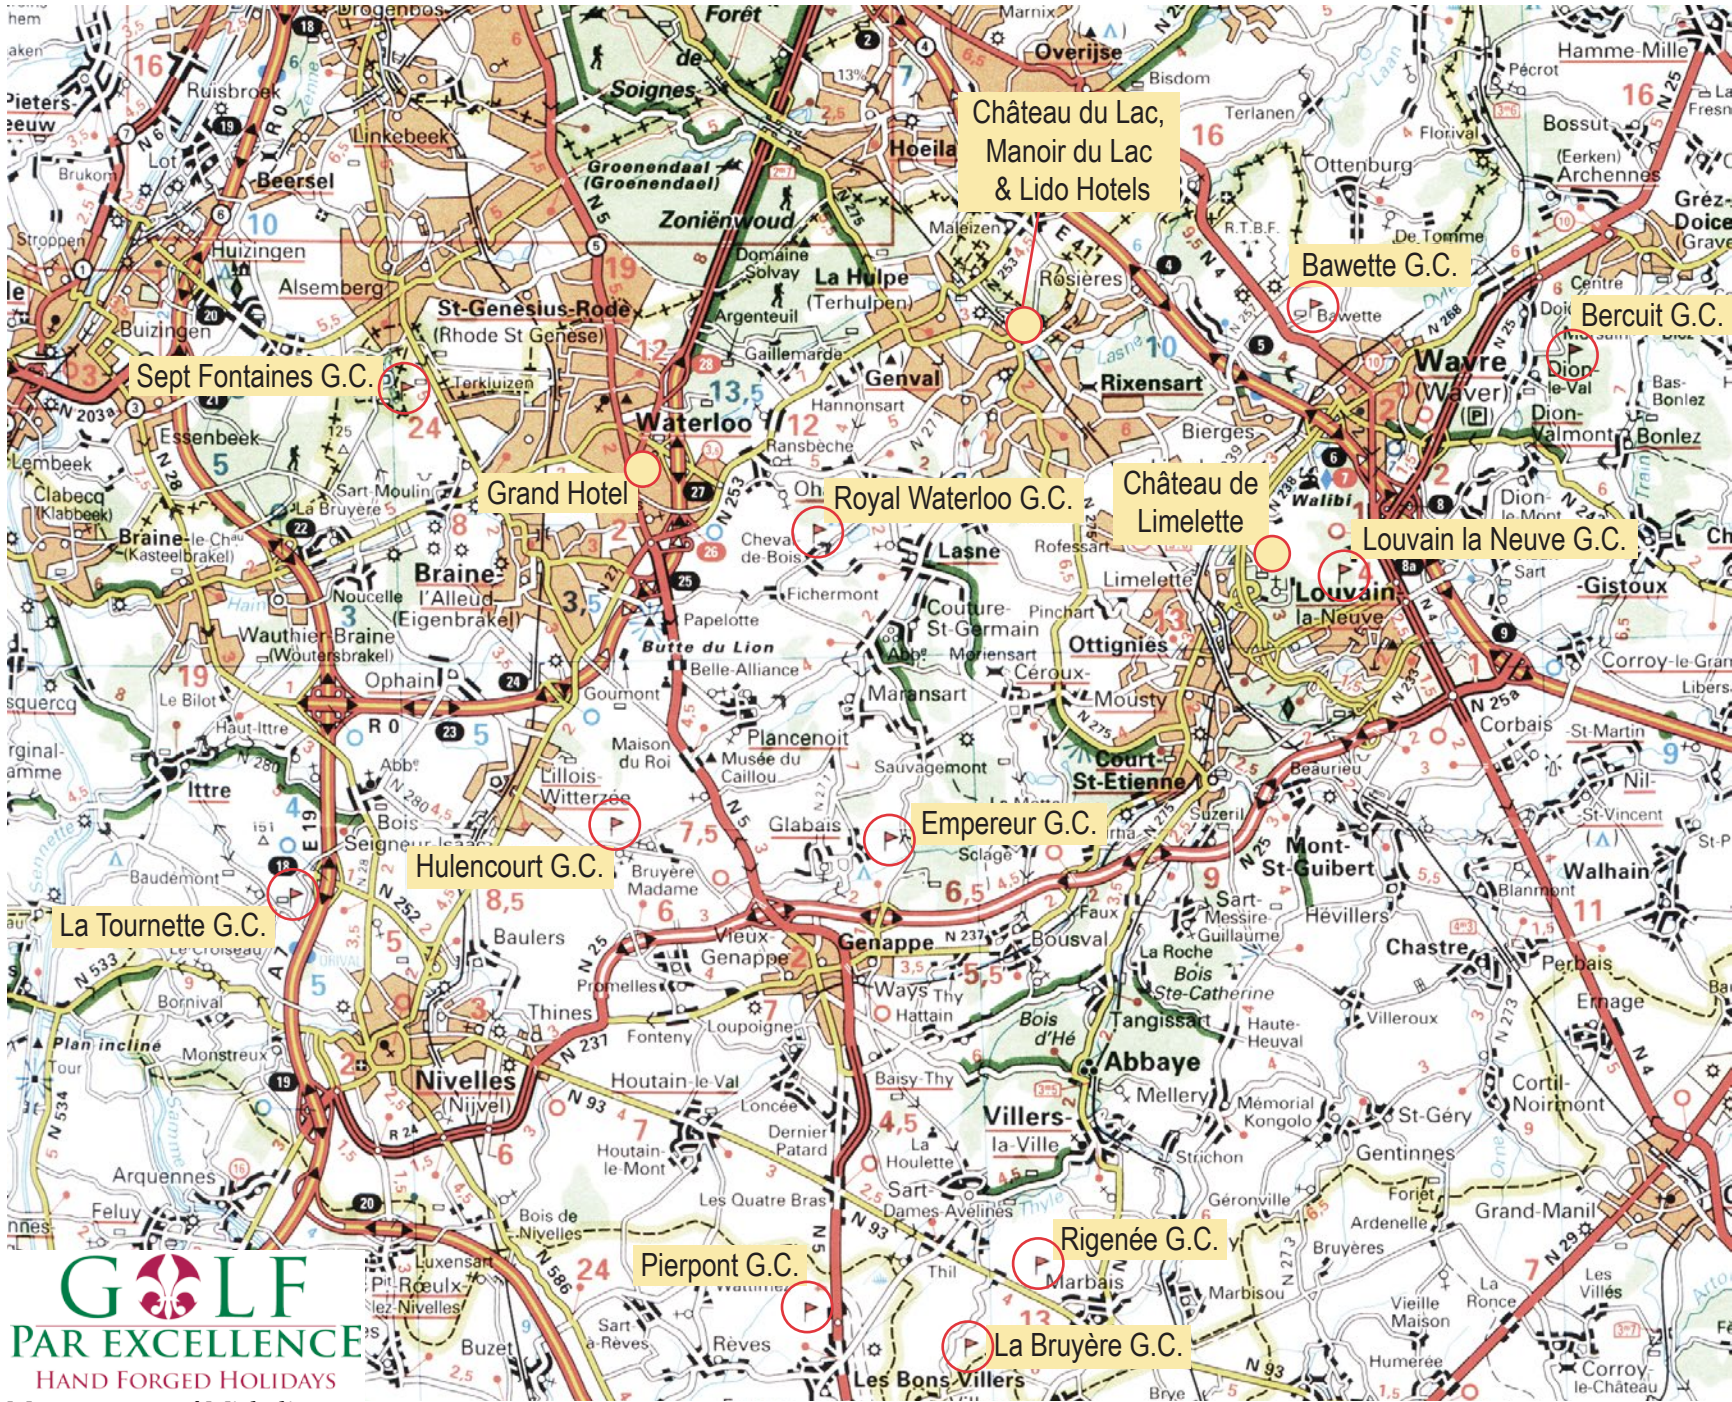

Waterloo Hotels & Golf Courses

GOLF
PAR EXCELLENCE
HAND FORGED HOLIDAYS
Map courtesy of Michelin